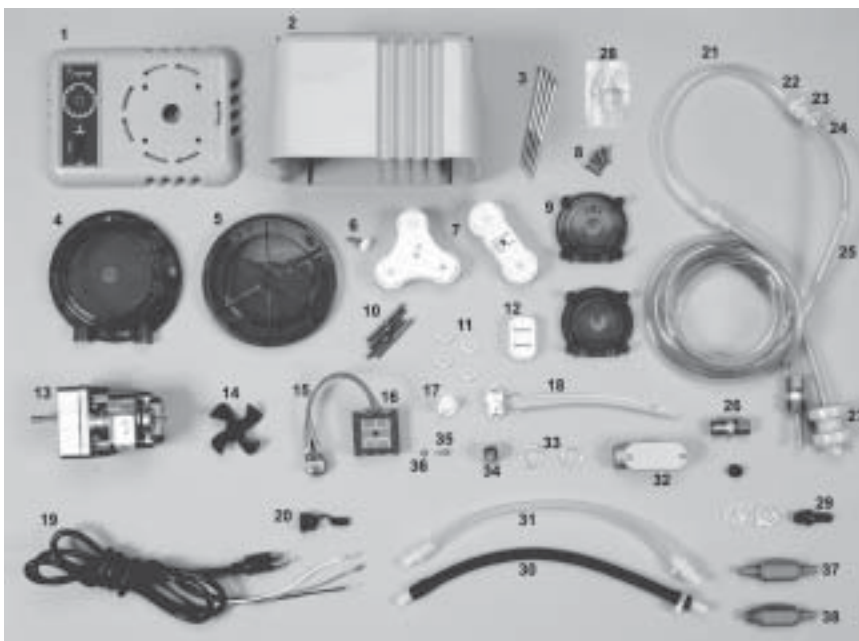

PAR171240 Pack 1, 14 lbs

Rola-Chem Parts-

Pro Series Parts List - see following page for diagram

Part Number	Item	Model	Description
RC527253	1	all models	Enclosure Cover NS
RC527251	2	all models	Enclosure Body P NS
RC525253	3	all models	SCW, 10-24 x 4.5 PPH STL ZP
RC521752	4	all models except RC 252	Housing, Body NS
RC521751	5	all models except RC 252	Housing, Cover NS
RC523408	6	all models except RC 252	Knob, Loc assy
RC523400	7	RC_3 models	Roller, TRI-NS ASSY (3 roller)
RC523409		RC_2 models except RC 252	Roller, HNS-NS ASSY (2 roller)
RC525233	8	all models except RC 252	Screw, 10-32 x 3/4 PTH SS
RC521225	9	RC 252 models	Body Half (Pump Housing)
RC525004	10	RC 252 models	Brass stud 10-32
RC525140	11	RC 252 models	Wing nut 10-32
RC523332	12	RC 252 models	H-BLOCK
RC521058	13	RC 252 120 V models	Gearmtr, 1R, 120 V, 1.10 SH GA
RC521094		RC 252 240 V models	Gearmtr, 1R, 240 V, 1.10 SH GA
RC521805		RC 252 & 253 120 V models	Gearmtr, 4R, 120 V, 1.44 SH GA
RC521806		RC 252 & 253 240 V models	Gearmtr, 4R, 240 V, 1.44 SH GA

**Feed Rate Assemblies, Parts, and Accessories –
By Stenner Fittings**

Feed Rate Assemblies

Single Head Complete Feed Rate Control w/ Shaft	STFC5040D
Double Head Complete Feed Rate Control w/ Shaft	STDM5040D
Dual Head Dual Control Complete Feed R. Control w/ Shaft	STDM504DC